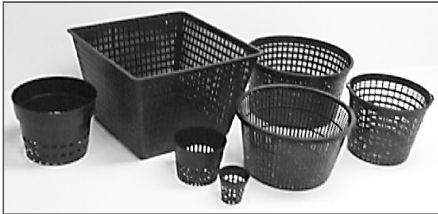

Miscellaneous

Homegrown has an assortment of nursery pots, mesh pots and pails for every application.

Pails

- ▶ Heavy duty plastic pails have reinforced handles and have optional securely fitting lids.

Pails are available in 10, 12 or 20 litre sizes.

10 Litre Pail	
\$4.00	
12 Litre Pail	\$4.75
20 Litre Pail	\$6.50
12/20 Pail Lid	\$2.00

ITML Pots

- ▶ Economical, reusable nursery pots come in various sizes for small to large plants.

1 Gal light weight .75.....	\$1.50
2 Gal Squat Pot heavy duty.....	\$1.60
3 Gal Squat Nursery Pot	\$1.80
5 Gal Nursery Pot.....	\$3.90
2 Gal light weight.....	\$1.00
7 Gal light weight.....	\$3.75

Sprayers

- ▶ Hand sprayers are great for insect or foliar spraying. Spray nozzles can be adjusted to a fine mist or thick spray.
- ▶ Pressure sprayers have fully adjustable continuous spray patterns for single handed operation.

Hand sprayer 650ml.....	\$2.90
Hand sprayer 1 L	\$4.40
Pressure Sprayer 1L.....	\$12.35
Pressure Sprayer 48 oz.....	\$14.99
Slinky water Sprayer 50' long.....	\$49.99

Mesh Pots

Mesh pots are used in many hydroponic and aeroponic gardens. The slots allow the roots to grow through the sides in search of nutrition and oxygen.