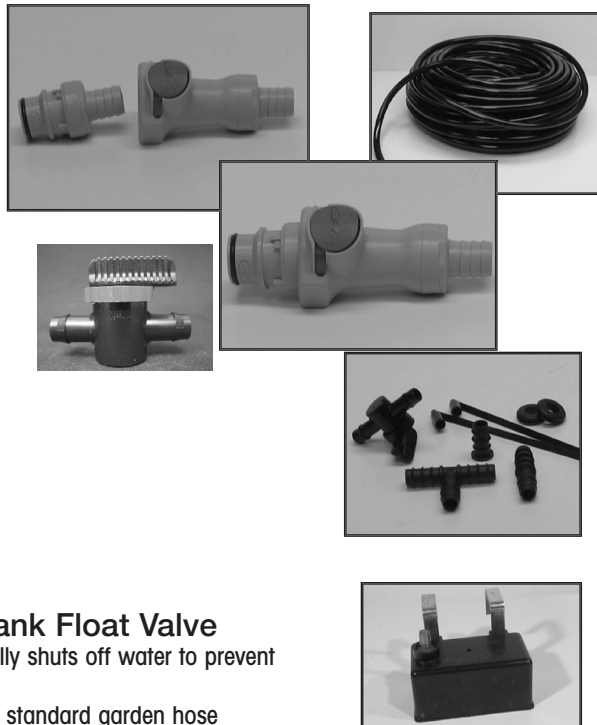

Homegrown carries a full line of PVC fittings, connectors, petcocks and tubing, available in all common sizes. Less common sizes are available upon request.

Farm Tank Float Valve
Automatically shuts off water to prevent overflow
Attaches to standard garden hose

Homegrown™ Table Fittings
Includes Homegrown™ Mushroom Syphon Valve, 1/2" tubing, straight grommet and petcock

| | |
|--|----------|
| 1/2" Straight, L or T Barb connector | \$1.20 |
| 3/4" Straight, L or T Barb connector | \$1.30 |
| Vortex Emitter..... | \$0.65 |
| Emitter Stake..... | \$0.60 |
| Transfer Barb | \$0.30 |
| Transfer Barb T..... | \$0.40 |
| 1/2" Grommet..... | \$1.20 |
| 3/4" Grommet..... | \$1.30 |
| Thruhull Drain Fitting 1 1/8" | \$9.99 |
| Thruhull Drain Fitting 1/2" | \$4.50 |
| Drain Screen 1/2" | \$1.20 |
| Petcock 1/2" | \$6.50 |
| Petcock 3/4" | \$7.50 |
| End Plug 1/2" | \$0.99 |
| End Plug 3/4" | \$1.30 |
| Goof Plugs..... | \$0.20 |
| Complete Dripper Assembly..... | \$1.60 |
| Emitter Punch..... | \$4.00 |
| Emitter Petcock | \$3.00 |
| Inline Mister Nozzle..... | \$5.80 |
| Inline Spray Mister 1/2" | \$7.50 |
| Spot SP Spinner MPT | \$2.40 |
| Vinyl Tubing 1/2" per ft. | \$0.89 |
| Vinyl Tubing 3/4" per ft. | \$0.95 |
| Emitter Tube per ft. | \$0.15 |
| Emitter Tube 1000 ft. Roll..... | \$85.00 |
| Micro Tubing per ft. | \$0.15 |
| Micro Tubing 2000 ft. Roll..... | \$180.00 |
| Poly Drip Line 3/8" per ft. | \$0.60 |
| Poly Drip Line 5/8" per ft. | \$0.70 |
| Vinyl Tubing 1/2" 200 ft. Roll | \$160.00 |
| Vinyl Tubing 3/4" 300 ft. Roll | \$275.00 |
| Clear or Black Tubing 1 1/8" per ft. | \$1.75 |
| Aeroponic Sprayer | \$2.25 |
| Quick Connect Kit..... | \$16.50 |
| Homegrown™ Complete Table Fittings | \$33.40 |
| Homegrown™ Syphon Valve..... | \$15.50 |
| Bench Tank Grids | \$2.00 |
| Farm Float Valve | \$20.00 |