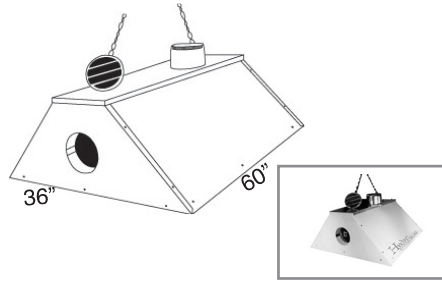

## Closed 'M' Large Horizontal Reflector

- ▶ Anodized white aluminum with chrome hammertone 'M' insert
- ▶ Functional and attractive
- ▶ Used with a 1000 watt horizontal oriented lamp
- ▶ High intensity coverage over approximately 25 sq. ft.
- ▶ Closed ends cover view of lamp
- ▶ All light is directed downward
- ▶ Socket assembly and cord included

## Custom Air-Cooled Reflector

- ▶ Large 3' by 5' size
- ▶ Suitable for 2 - 1000 watt lamps
- ▶ Anodized white aluminum
- ▶ Tempered glass shield and galvanized take-offs for 4" exhaust hose
- ▶ Socket assembly and 12' cord included
- ▶ Allows closer proximity to plants
- ▶ Designed for super high light intensity over a 4' x 8' area without heat