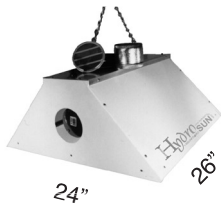

Air-Cooled Horizontal Reflector